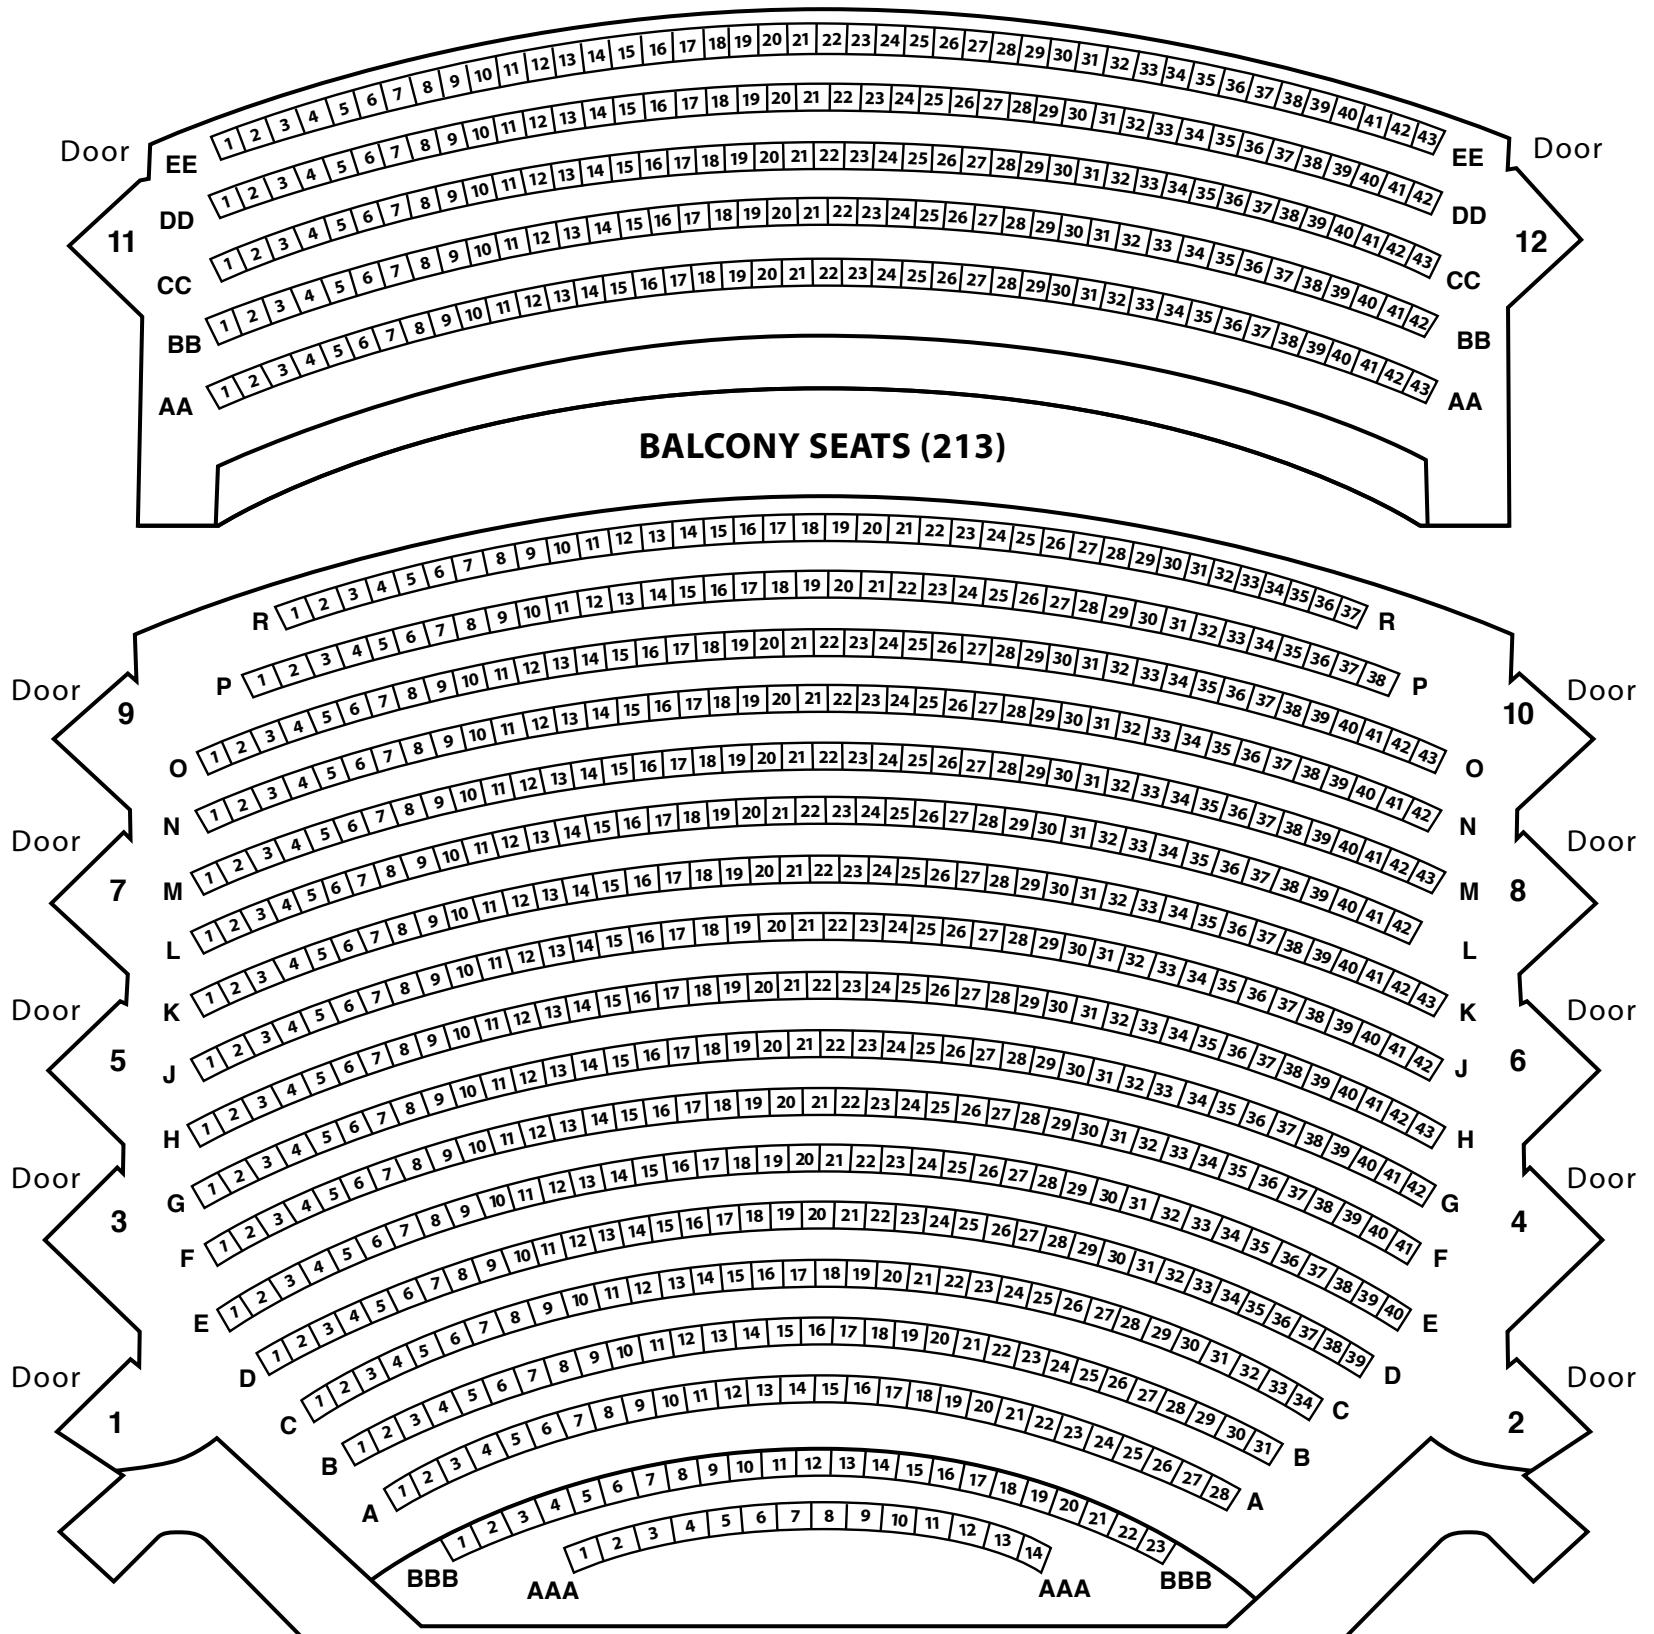

Aratani Japan America Theatre Seating Charts

Total Seats 878 (841 w/o pit seats)

ORCHESTRA SEATS (628)

ORCHESTRA PIT SEATS (37)

Video/Camera Use require to kill Row R8-30, Sound Board require to kill Row P1-4, Row R1-30